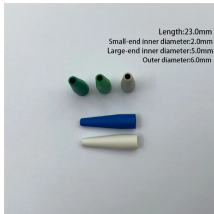

## Fiber Optic Coupler Component Model

Industrial sensing: Optical couplers are key components in fiber-optic gyroscopes and interferometers, where light is split and recombined to detect minute changes in rotation, pressure, temperature, or ...

This model uses the Electromagnetic Waves, Beam Envelopes interface in the unidirectional formulation to model the free space fiber-to-fiber coupling with two identical lenses.

One type of fiber optic component that allows for the redistribution of optical signals is a fiber optic coupler. A fiber optic coupler is a device that can distribute the optical signal (power) from one fiber ...