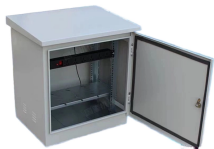

Discover Fibersystem's fiber optical converters and extenders for secure, high-performance data transmission over long distances. [Read more here!](#)