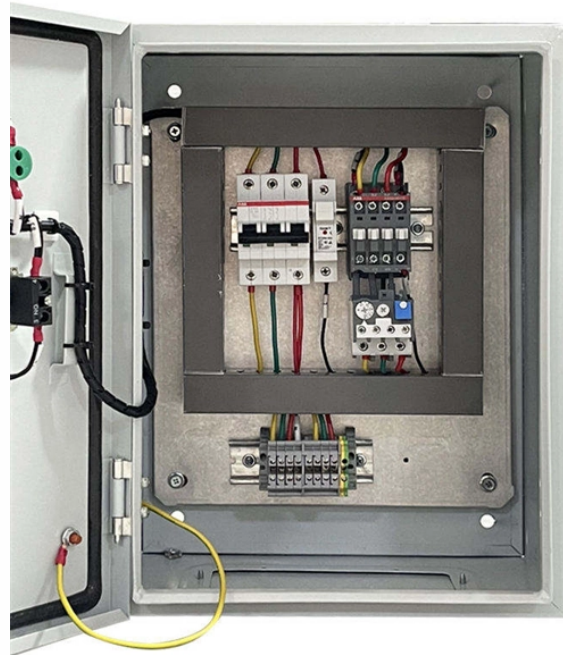

Fiber Optic Connectors for Communication Equipment