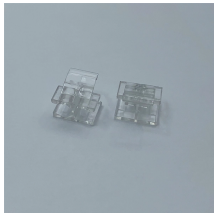

As a leading supplier of advanced fiber optic components, Molex has an extensive product offering that includes a full range of optical solutions from connectors, adapters and cables to backplanes and ...

Discover fiber optic couplers for network connectivity. Find SC, LC, and ST adapters with low insertion loss for reliable connections.