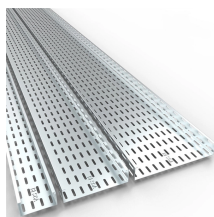

Clearfield extends the flexibility of the Clearview® Cassette to our FieldSmart® frame and panel systems. Complete compatibility in footprint and route paths between the frames allow you to pick ...

An Optical Distribution Frame (ODF) is a dedicated unit designed to organize, terminate, and interconnect fiber optic cables. It brings together fiber splicing, patching, and cable routing in a ...

Optical distribution frame (ODF) is a frame used to provide space for fiber pigtails and fiber cable connection between fiber optic equipment, which can integrate fiber splice tray, fiber optic adapters & ...

An optical distribution frame (ODF) is a frame used to provide cable interconnections between communication facilities, which can integrate fiber splicing, fiber termination, fiber optic adapters & ...

An Optical Distribution Frame (ODF) is a specialized enclosure designed to manage, connect, protect, and distribute fiber optic cables in telecom and data networks.

Fiber optic distribution frame (ODF), also known as fiber patch panel or optical distribution frame, is a rack-mount or wall-mount enclosure that provides organized termination, splicing, and patching of ...