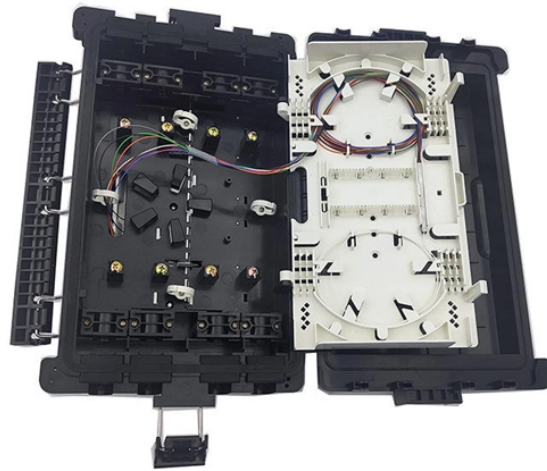

# **Fiber Optic Communication Relay Station Equipment**

If the FOCUS chassis were mounted in a communication building across the switchyard from the relay building, then this module allows the HCB to communicate with FOCUS using fiber optics across the ...

Designed in a compact DIN rail or wall mount housing, the AMGFIB series provide digital transmission of contact closure channels for remote input detection and relay control over Multimode or Singlemode ...

The FO-RCT/RR Satellite Relay Receiver module and desktop Relay Control Transmitter form an Integrated Relay Link for control of Potential-Free Contacts.

The FOI-2991, FOI-2992, FOI-2993, FOI-2994, FOI-29995 and FOI-2996 all provide complete electrical isolation for control signals and relay closures. The units are uni-directional devices with the FOI ...