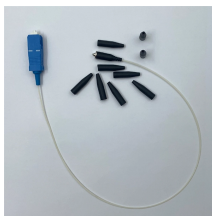

Fiber Optic Communication Principle Demonstration Device

Fiber Optic Communication Principle Demonstration Device

Fiber optics is best known for its uses in long-distance communications systems, but many other applications for fiber optics technology are being discovered almost daily.

This is a demonstration of how communications signals travel as pulses of light over fiber optics, creating a fiber optic telegraph that sends signals as light and can send Morse code.

Using the optical fibre bent in 180 degrees (U-shaped) on a very small radius of curvature, it is possible to vividly demonstrate the tie-out of an optical wave by submersing it in a liquid matter with the ...

With full experimental details included, the Fiber Optics Communication Apparatus offers a powerful, hands-on way to explore light-based communication and the physics behind today's information ...

The PROMAX EF-970 Basic Fiber Optic Communications Training System is designed for learning, demonstrating, and experimenting with the Fiber Optics communication systems, phenomenon ...

The kit was developed to demonstrate light propagation in optical fibers, transmission, receiving and transfer of optical data. This version allows audio and one-way PC-to-PC transmission.

Fun classroom demonstration for physics lessons showing music being sent along an optical fibre by modulating the brightness of an LED.