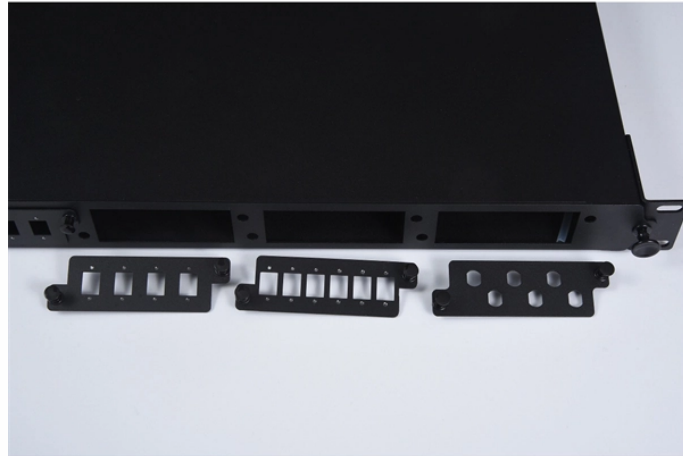

Fiber Optic Communication Cable Tray Design Drawing

Fiber Optic Communication Cable Tray Design Drawing

Technical Drawings Technical Resources BIM, CAD, Visio and PDF Files for Copper & Fiber Optic Cabling, Racks & Cabinets

NEMA VE 1-2017 Specifies requirements for metal cable trays and associated fittings designed for use in accordance with the rules of Canadian Electrical Code, Part I and the National Electrical Code®

The M.E.2 cable tray CAD drawings are in DXF format. DXF files can be inserted into any CAD program which accept this file format in order to create the cable tray layout desired using Cable-Mgr.'s M.E.2 ...

With the right stencil packs, engineers can quickly jump-start a big drawing from literally a blank page, and visually represent fiber optic cables, patch panels, splice trays, ODFs, network ...

One Hundred Twenty major categories of fully editable and scalable drawings and details in AutoCad Format. These are a perfect starting point for modification to meet your particular needs or just to use ...