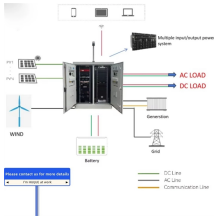

Fiber cable trays are designed to protect and route fiber optic patch cords, multi-fiber cable assemblies, and intrafacility fiber cable (IFC) to and from fiber splice enclosures, fiber distribution frames and fiber ...