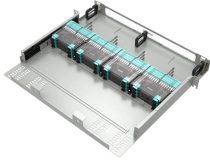

OTRANS is a leading fiber optic terminal box factory. We supply TBA & TBS series wall-mounted boxes for FTTx networks. Request a fast quote and technical datasheet today!

Contact Us

For more information, pricing, or custom network solutions, please contact us:

Website: <https://hashherbcafe.co.za>

Email: hello@hashherbcafe.co.za

Phone: +27 63 814 7295

Address: 15 Galaxy Road, Linbro Business Park, Johannesburg, 2065, South Africa

This document is for informational purposes only. Specifications subject to change without notice.