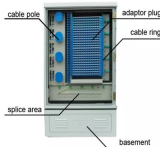

When it comes to Fiber Optic Tools, you can count on Grainger. Supplies and solutions for every industry, plus easy ordering, fast delivery and 24/7 customer support.