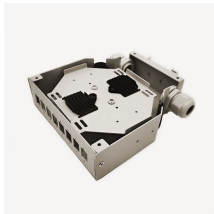

Commscope | sku: TYC20177 Commscope FOSC-ACC-A/B-TRAY-12-RBN Ribbon Splice Tray MSRP: \$40.50 Now: \$37.37 Add to Cart

Dome closures for buried applications, wall-mount enclosures for buildings, and aerial splice cases all have different price points. Confirm whether your quote includes materials or is labor only.

*Please provide pricing to meet the following detailed Fiber splice, test and acceptance & documentation package requirements (High quality Splicing is of paramount importance):

1688 procurement mini fiber optic splice closure, ip68 waterproof, available in 4/8/12 fiber options. ideal for fthh, low-voltage wells, home and office wiring. wholesale prices available for ...

Discover a wide range of high-quality Fiber Optic Products, including termination boxes, splice enclosures, patch panels, and PLC splitters. Perfect for FTTH, telecom, and enterprise networks.

Elevate your fiber optic network with our range of fiber boxes. Explore sturdy and versatile enclosures designed to protect and organize fiber optic cables for efficient and reliable connectivity. From splice ...