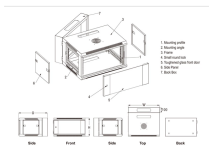

FIBER SPLICE BOX The FSB series of indoor wall mount enclosures are designed for centralized splice-only applications. These boxes are well suited as optical cable splice collection points for DAS ...