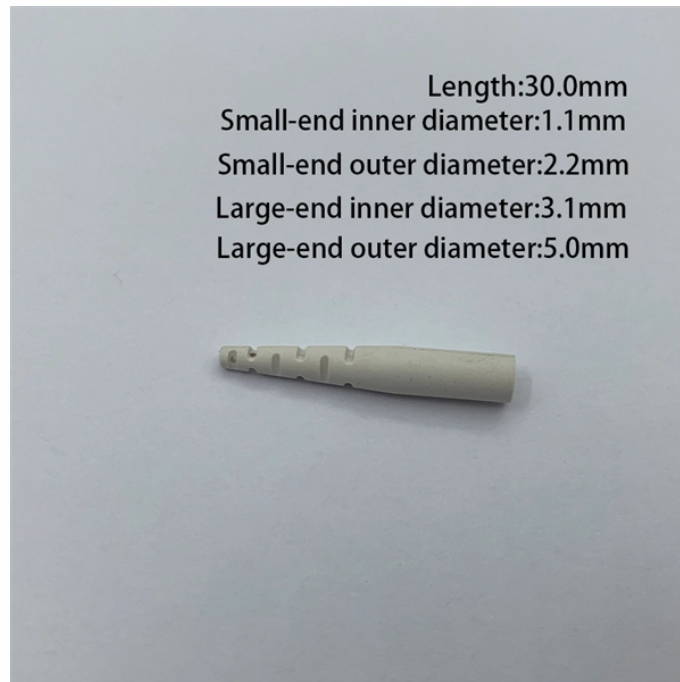

Fiber Optic Cable Reel and Cable Dispenser

Fiber Optic Cable Reel and Cable Dispenser

Make the cable installation process smoother with a cable caddy wire dispenser. These handy devices come in stand and wheeled versions to support anywhere from single spool to up to four spools of ...

This Cable Caddy is perfect for dispensing or fiber optic, Ethernet, and other cable reels that are up to 20 inches in diameter by 18 inches wide

Fiber Savvy supplies only the best Fiber Optic Cable Reels available on the market. Made out of an impact modified polymer, our military cable reel is the perfect solution for a deployable, easily ...