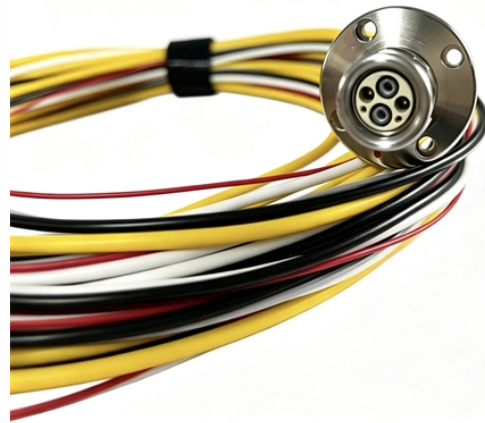

# Fiber Optic Cable Pulling Tension Standard

## Fiber Optic Cable Pulling Tension Standard

The following article explores best practices when pulling fiber optic cables and cable assemblies. Following these guidelines will help protect your system's optical performance, reduce ...

Maximum pulling tension defines the highest amount of force an installer can apply to a cable without damaging it. Manufacturers specify this value, and it varies significantly based on cable ...

The maximum pulling tension for stranded loose tube cable and ribbon cable is 600 lbF (2,700 Newtons). Refer to the cable specification sheet for the specific allowed tension for each cable.

Outside Plant cables: The standard calls for water-blocked cables with a minimum pulling tension of 600 pounds (2670 N). Minimum bend radius is 20 times the cable diameter under max rated pulling ...

The proper method of pulling fiber optic cables is always to attach the pull rope, wire or tape to the strength members. Some cables also include a central fiberglass rod used for additional strength and ...