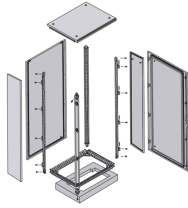

Fiber Optic Cable Pulling Tension Standard

The following article explores best practices when pulling fiber optic cables and cable assemblies. Following these guidelines will help protect your system's optical performance, reduce ...