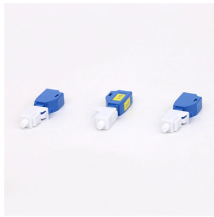

## Fiber Optic Cable Patch Cord Components

## Fiber Optic Cable Patch Cord Components

Fiber patch cables, also called fiber-optic patch cords, are cables typically containing one or two optical fibers, which are equipped with standardized fiber connectors on both ends.

GT-LCSTDS2Y-xM fiber optic patch cords are ideal for short distance patching applications. These fiber optic cables tested for insertion loss and reflectance on all connectors.

Key Components of a Fiber Patch Cord. Every fiber optic patch cord consists of the following: Fiber Core - Transmits optical signals. Available in single-mode or multimode. Cladding - Maintains the integrity ...

A fiber-optic patch cord is constructed from a core with a high refractive index, surrounded by a coating with a low refractive index, that is strengthened by aramid yarns and surrounded by a protective jacket.