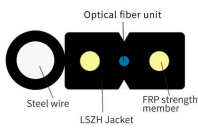

There are a number of ways of finding out more about cabling standards. You can buy a complete copy of the EIA/TIA or ISO/IEC standards which can be very expensive and wade through page after page ...