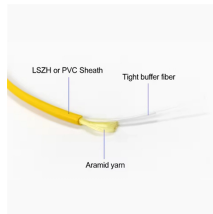

Fiber Optic Cable Line Tension Pole

Fiber Optic Cable Line Tension Pole

The main purpose is to securely anchor a fiber optic cable to a support structure (like a pole) at the end of a span or at a significant turning angle. It holds the cable under mechanical ...

Outside Plant | Pole Line & Aerial Hardware, Power & Tel is your Supply Chain Partner. Founded in 1963, Power & Tel is a distributor of communication equipme..

For a span capacity to support fiber, a combination of sag/ground clearances and line tension limits must be considered. There are two tensions to be considered - the tension of the strand and the tension ...

A cable tension clamp is a mechanical hardware component used to secure, anchor, and stabilize fiber optic cables during aerial deployment. It maintains proper cable tension, prevents cable ...

PLP transmission, distribution, substation, fiber optic, solar, and EV solutions protect and connect overhead electric power lines and communications networks.

Durable aerial hardware for fiber utility and telecom builds, including brackets, straps, J-hooks, clamps, grounding, and mounting solutions for pole line and aerial cable support.

Corning Cable Systems has developed sag and tension algorithms that allow sag to be calculated for a variety of cable/messenger combinations and environmental loading conditions.