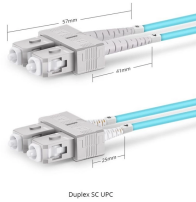

The fiber optic terminal box is designed for FTTx applications, accommodating at least 4-16 users. It provides ample space for splicing, splitting, storage, and cable management. Suitable for both indoor ...

The FIMP XL from Eks Fiber Optic System is designed for splicing and contains a splice tray, couplings, pigtails, and a cable gland. The front panel and the splice cassette are removable for splicing.

MR398-JB series fiber optic junction boxes are designed to join two fiber optic cables and environmentally protect the connection. The junction boxes are designed to seal the incoming cables ...

Available for both 12-fiber and 24-fiber configurations, they fit into fiber optic enclosures and provide a reliable, organized solution for on-site fiber optic terminating.

This box is used as a termination point for the feeder cable to connect with drop cable in FTTx communication network system. It intergrates fiber splicing, splitting, distribution, storage and cable ...