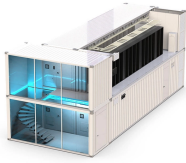

Fiber is a type of carbohydrate that the body can't digest. Though most carbohydrates are broken down into sugar molecules called glucose, fiber cannot be broken down into sugar molecules, and instead ...

The 12 port fttH fiber distribution box is designed for connecting feeder cables and drop cables in fiber access networks. It is widely used in MDUs (multi-dwelling units), commercial buildings, and villas, ...