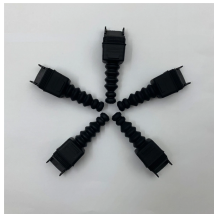

FOSC® 400 D5 Fiber Optic Splice Closure, Heat Shrink Cable sealing, no pre-installed trays