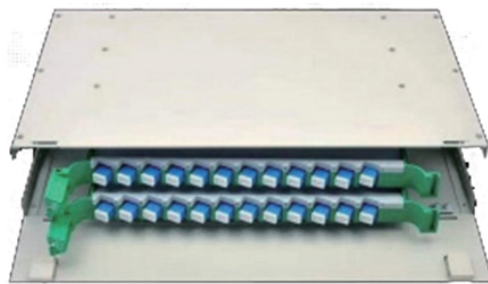

Fiber Optic Cable Installation Distribution Box

Fiber Optic Cable Installation Distribution Box

In general, installing the optical fiber distribution box can be divided into three steps: installing the optical fiber distribution box on the rack, introducing the optical cable into the optical ...

A Fiber Termination Box, also known as a Fiber Distribution Box, is a crucial component in fiber optic networks. It serves as a termination point for optical fibers, providing a secure and ...

Fiber Optic Distribution Box, 6 Port Wall Mount Enclosure with 6 LC Duplex Adapters, Singlemode, FTTH, IP65 Waterproof Outdoor/Indoor Use - 8.27" x 5.31" x 1.57"

CommScope wall boxes offer efficient fiber connectivity. Easy installation, versatile sizes, and superior cable management.

GAIN AN IN - DEPTH UNDERSTANDING OF

- Ⓞ LED DISPLAY PANEL
- Ⓞ PROTECTOR OPERATION BUTTONS
- Ⓞ NEUTRAL WIRE OUTPUT TERMINAL
- Ⓞ LIVE WIRE OUTPUT TERMINAL
- Ⓞ WORKING CURRENT AND VOLTAGE INSTRUCTIONS
- Ⓞ FLAME - RETARDANT SHELL

This optical fiber distribution box integrates essential functions—splicing, splitting, storage, distribution, and routing—into one wall-mountable unit. Its modular, user-friendly design simplifies network ...