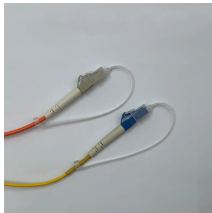

High quality cable management products that keep fiber cables' minimum bending radius to prevent fibers from being damaged. By Panduit, Richco, Cable Clamp® and other leading manufacturers.

2-piece kit Fiber optical thermal stripper M8 & fiber optical cleaning clip compatible with bare fiber/bundle and ribbon fiber for 1-48 core dual heating mode and 8-level temperature regulation.

Cable clamps for coaxial, fiber optic and power cables. FIMO cable clamps are suitable for a quick, safe and secure installation on any kind of support.

Durable fiber optic cable clamps for round, flat, ADSS, and Figure-8 cables, ensuring safe and organized installation in aerial and indoor projects.

Fiber optic cable clamps are devices used to secure and stabilize fiber optic cables in a wide range of applications, including telecommunications, data centers, and network systems.

The Fiber Reaper is able to grip and restrain your cables faster, easier and more secure than any other fiber optic cable splicing clamp on the market. The Fiber Reaper can quickly adjust to any diameter ...