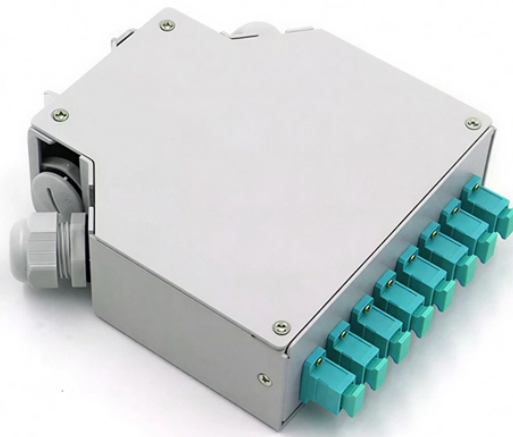

Fiber Optic Cable Encapsulation Standard Price and Dimension Diagram

Fiber Optic Cable Encapsulation Standard Price and Dimension Diag

ct fiber optic cables and splices. The enclosure meets UL 508A, as well as NEMA typ. 4/12 or 4X/4/12, and IP66 rating. The enclosure shall be validated to accommodate a maximum of 360 fibers, using ...

These small enclosures accept all OCC fiber optic adapter plates and provides splicing options for up to 12 fibers. This enclosure is an affordable solution that provides easy installations and customizable ...

Our comprehensive chart simplifies the process by outlining the key dimensions—core size, cladding size, coating diameter, and buffer size—that technicians, engineers, and buyers need ...

This Specification covers the design requirements and performance standard for the supply of optical fibre cable in the industry. YOFC ensures a stable quality control system for our cable products ...

Tubing Encapsulated Cable (TEC) is the answer to the challenges of harsh environmental conditions associated with recovery of oil and gas through reservoir management.

The FOSC-450 is a single-ended, environmentally sealed enclosure for fiber management in the outside plant network. FOSC-450 gel splice closures have the same splice capacity as FOSC-400 closures ...