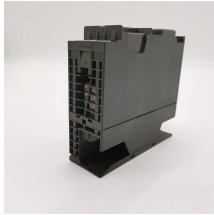

An important tool for all fiber technicians, the FI-100 Fiber Identifier detects the presence of signals on optical fibers. With the FI-100, technicians are able to trace fibers from end to end, verifying that live ...