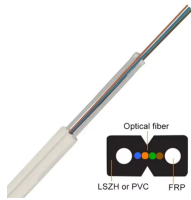

## Fiber Optic Cable Dedicated M Card

## Fiber Optic Cable Dedicated M Card

GAOTek 1000 M Fiber Optic Network Interface Card is a 32-bit LAN adapter for use in personal computers. This adapter features a mini-GBIC fiber connector (SFP) for a 1000 Mbps IEEE 802.3z ...

PCIe®-Over-Fiber optical cable systems transmit 3.0/4.0 data up to 100 m (PCUO); 5.0 data rate in development PCIe®-Over-Fiber adaptor card supports transparent and non-transparent bridging ...

Lantronix M.2 Fast Ethernet Fiber Network Interface Card (NIC) provides a fiber optic interface for the Dell OptiPlex™ 7060, 5060, and 3060 Micro PCs.

Bring fiber connectivity to any device with Lantronix network adapters. PCIe NICs, M.2 fiber adapters, and USB-to-fiber Ethernet solutions for Fiber-to-the-Desk deployments.

The optical port in the parallel 2 x 4-lane QSFP optical transceiver is a male MPO connector with alignment pins, mating with fiber-optic cables with female MPO connector.