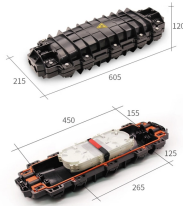

Bring fiber connectivity to any device with Lantronix network adapters. PCIe NICs, M.2 fiber adapters, and USB-to-fiber Ethernet solutions for Fiber-to-the-Desk deployments.

The optical port in the parallel 2 x 4-lane QSFP optical transceiver is a male MPO connector with alignment pins, mating with fiber-optic cables with female MPO connector.