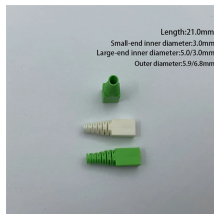

Discover high-performance fiber optic network interface cards for servers and desktops. Find single and dual port SFP+ adapters with reliable connectivity.