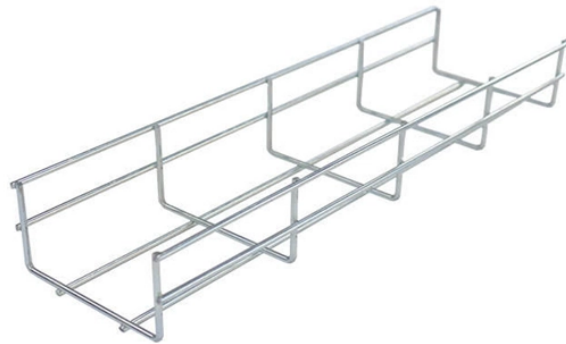

Fiber Optic Cable Dedicated Lead Wire