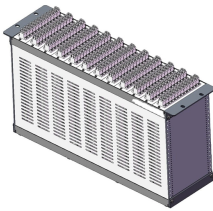

# Fiber Optic Cable Coil Flange Price

## Fiber Optic Cable Coil Flange Price

Mouser offers inventory, pricing, & datasheets for Fiber Optic Connectors.

The optical wall series fiber flanges provided by JCOPTIX are available in two diameters: Ø12.7 mm and Ø25.4 mm. It can achieve the conversion between optical components with light wall holes and ...