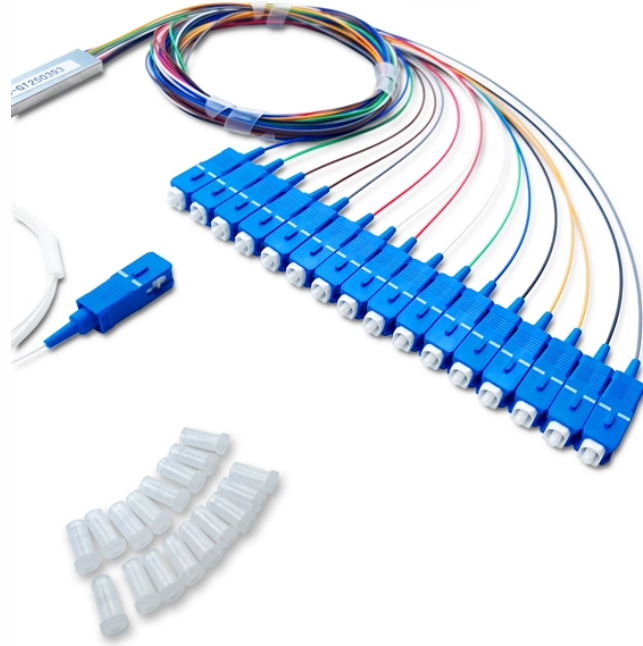

Fiber Optic Amplifier Sensor Replacement