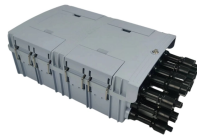

Fiber Optic 86 Panel FTTR

Fiber Optic 86 Panel FTTR

The equipment is used as a termination point for the feeder cable to connect with the drop cable in the FTTX communication network system. The fiber splicing, splitting, and distribution can be done in ...

Home Products Mini fiber optic termination box 1, 2 port Mini FTTH faceplate panel 86

The 86 Type Socket Patch Panel is a standardized wall-mounted outlet based on the 86mm × 86mm faceplate dimension, widely used in structured cabling systems for residential, commercial, and ...

This Cruiser junction box is a neat and professional solution for FTTH (Fiber to the Home), FTTO, or FTTD installations. It's a slim, 86-type desktop or surface-mount box that fits nicely with other ...

Compact 86-type FTTH fiber panel box for wall mounting, featuring SC/LC compatibility, dust-proof IP45 design, and splice cassette for secure fiber management.

FTTH 86 Type Fiber Optic Terminal Boxes with 2 Port Inlet / Outlet. This fiber termination box is designed for use in residential and business applications for the termination of up to 2 fibers. It can ...