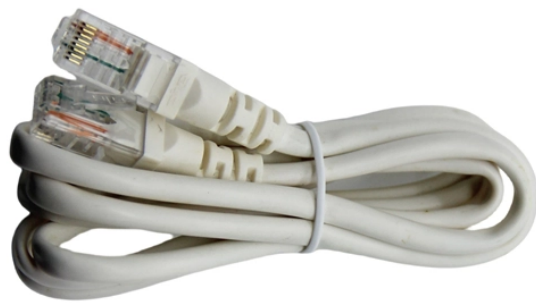

Fiber Fiber Soldering Machine and Optical Communication Equipment

Fiber Fiber Soldering Machine and Optical Communication Equipme

A fusion splicer is a precision tool used to join two optical fibers by fusing them together with an electric arc. This process minimizes signal loss and reflection, making it essential for building ...

Fiber solder machines—also known as fiber optic fusion splicers—are essential tools in modern telecommunications, data networking, and field engineering. These advanced devices enable the ...

From cutting and stripping to splicing and testing, the right tools ensure precision, safety, and efficiency for technicians and contractors working on communication and power infrastructure projects. High ...

Contract manufacturer of fiber sensing and optical signal shaping equipment. Capabilities include fusion splicing, optical connection, fiber and cable processing and device assembly.

GAOTek FTTH optical fiber fusion splicers have fully automatic, mainline fiber optical fusion splicers with six motors and fiber core alignment, capable of welding long-distance fiber optic lines.