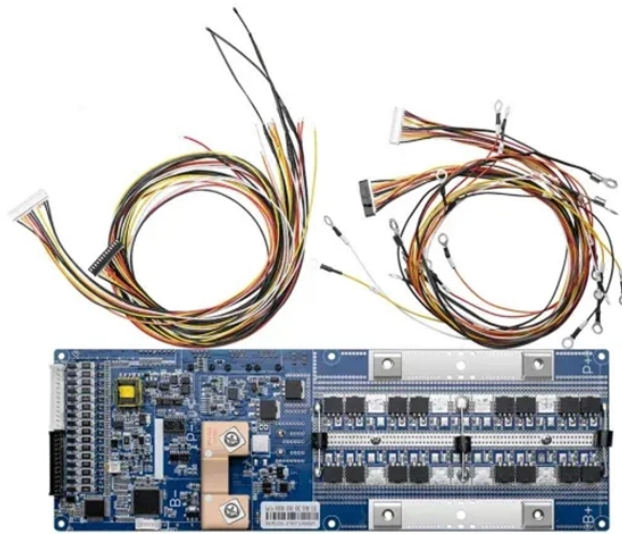

## Features of Intelligent Medium and Low Voltage Complete Sets of Equipment

### Overview

This solution covers a complete set of power equipment from low-voltage distribution cabinets, high-voltage switchgear to transformers, automation control systems, etc., aiming to provide comprehensive and customized power solutions for various users. With the rapid advancements in power systems, having reliable low. Our high and low voltage complete electrical equipment solutions are designed based on a deep understanding of the current development trends in the power industry and accurate predictions of future power demand. Modern power networks aren't operating on simple one-way assumptions anymore. Digitalization keeps pushing more data into the system. If users have special requirements, they can negotiate with our company's technical engineers to solve them.

## Features of Intelligent Medium and Low Voltage Complete Sets of E

Integrated protection and control: Instead of relying on separate boxes for tripping, metering, or logic decisions, intelligent MV systems fold these functions together. The equipment can ...

Understanding the differences between high-voltage, medium-voltage, and low-voltage switchgear is crucial for designing reliable and efficient electrical systems.

Low and medium voltage switchgear are essential components in modern electrical systems, facilitating the safe and efficient distribution of electrical energy. Low voltage switchgear typically handles ...