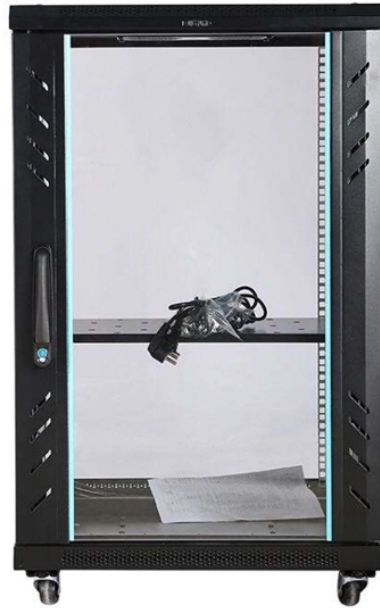

## Factory cable tray enterprises

Distributor of cabletrays including wire mesh, fiber, straight sectioned, and bendable cabletrays. Made from galvanized steel, carbon steel, and PVC materials. Features vary depending ...

We offer modern, innovative, and technically advanced cable trays, tray covers and wire management accessories, support, and logistics management with an emphasis on customer service.

Shop our collection of cable tray manufacturers and fittings to find exactly what works for your project. Now serving all 50 states!

Heavy duty cable trays and cable ladders are manufactured from pre-galvanized, electro-galvanized, or hot-dipped galvanized sheet metal, designed to meet ideal environmental working conditions for ...

Upgrade your cable organization with our premium cable tray products. Find reliable solutions for neat and secure cable management.

Alfajr Cable Tray is a high-quality and reliable cable management solution that is designed to help organize and protect cables in a variety of industrial and commercial settings. It is made from a ...