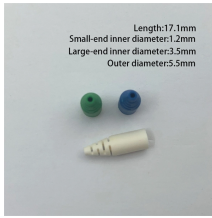

## FTTR Optical Attenuator

They are passive devices used to reduce the strength of the optical signal, ensuring optimal performance and preventing signal distortion or damage. In this comprehensive guide to fiber optic ...