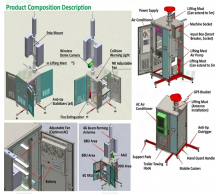

FTTH Light Distribution Box 48 Cores

FTTH Light Distribution Box 48 Cores

Wholesale fiber optic distribution boxes (FDB/NAP Box) for FTTH deployments. Support 2-48 cores, pre-connected options, and IP65/67 waterproofing. ISO certified factory direct supply. Request our 2026 ...

The 48 Core fiber distribution box features a two-panel flip-up design, providing a separate working area for effortless management by the installer. This distribution box has a maximum capacity of 48 cores, ...

48 ports Distribution Box is designed for FTTH application, apply for common cable connecting with drop cable/pigtail and optical splitter.

FDB-48 Series 48 ports Fiber Distribution Box, also called Splitter Distribution Box or Fiber Terminal Box, can be used in FTTH projects and is suitable for corridor, basement, room, and building's outer ...

The FTTH 48 Core Fiber Access Terminal Box is a new-gen product for FTTH. Light and compact, it's ideal for connecting and protecting FTTH fiber cables. The FDB-48 Series 48-port Fiber Distribution ...