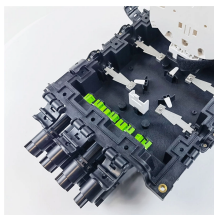

Indoor/outdoor fiber optic distribution boxes for FTTH/FTTB. 8-48 cores, IP-rated sealing, splice trays, adapter panels (LC/SC/FC/ST), PLC splitter support, OEM/ODM, fast delivery.