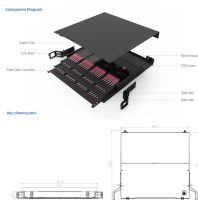

Explore a wide range of categories on eBay, from cars to fashion, collectibles, and more, all on the world's online marketplace.