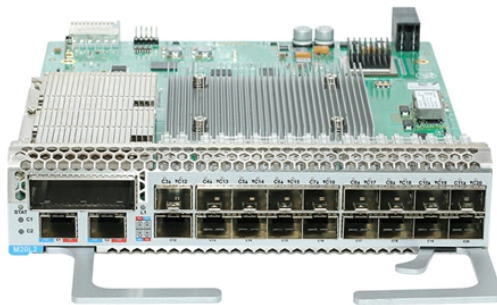

## Eye grapher dynamic range 35dB RoHS

It has a dynamic range of up to 35dB; beyond this, it can not control. The regulation output power range is preset according to customer specs and the setting can be changed manually via a pot. The ...