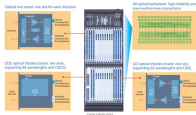

Get the best deals on Power Distribution Box In Electrical Boxes & Enclosures when you shop the largest online selection at eBay . Free shipping on many items | Browse your favorite brands | ...