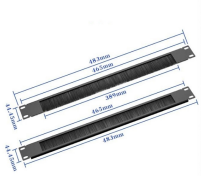

TAILORED FOR ALL CHARGER SIZES - Our extra-large cable organizer box is crafted to fit all charger heights, including standing MacBook chargers. Seamlessly keep all your cords neatly tucked away ...