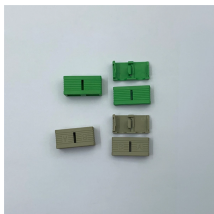

Combine that with the cable coil to group multiple cables together, and pull everything into a single, neat bundle. The included power strip with surge protection has a 15" long cord—plenty of room to sit and ...