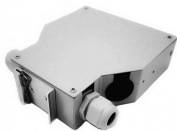

Discover Hubbell Wiring Device-Kellems' spider boxes for reliable, versatile temporary power in harsh environments. Ideal for construction sites and outdoor events.

Portable Power Distribution Boxes: PowerHOUSE™ & PowerRACK™ Lex Products offers a full range of portable power distribution boxes and units, specifically engineered for indoor and outdoor use for ...

Power Tech® boxes are used for all types of general construction, roofing, rentals, tradeshow, entertainment events, and wherever portable power is needed. We use heavy duty impact resistant ...

Get the power you need with Southwire's high-quality temporary power distribution boxes.

It's designed to connect to a variety of power sources, including generators, utility power drops, and range or dryer outlets (using appropriate adapters). The inlet feeds two single-pole 20 Amp circuit ...

Browse power distribution boxes with circuit breaker protection and multiple outlet configurations. Shop durable solutions for construction and emergency use.

Power Tech's Temporary Power Distribution Box is used by contractors on jobsites (indoor or outdoor) to provide and distribute power from temporary power poles or jobsite generators.