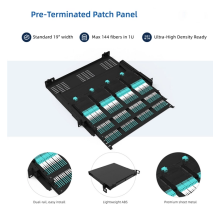

Export Industrial Switch SFP

Export Industrial Switch SFP

In this blog, we'll address the value added to Antaira industrial switches by integrating an SFP module, as well as the technology's different types and applications.

SFP transceivers can be used to add fiber connectivity (at Fast Ethernet or Gigabit Ethernet speeds) to compatible Ethernet switches and converters. A Gigabit copper connection version is also available.

The ComNet CNGE3FE8MS has three 100/1000Base-FX SFP* ports and eight 10/100Base-TX ports. Two of the SFP ports support 2.5 Gbps SFPs for high speed communication in bandwidth intensive ...

Hardware and installation of the FL SWITCH EP52...
An article-related China RoHS declaration table can be found in the download area for the respective article under "Manufacturer declaration". For all ...