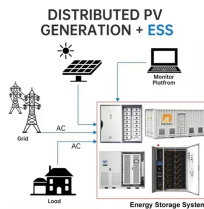

The terminal box is designed with threaded conduit entries, allowing for safe entry and exit of power cables or wires without compromising the explosion-proof nature of the enclosure.

Durable Hexlon Explosion Proof Distribution Boxes and Electrical Enclosures, IECEx and ATEX certified for Zone 1 and Zone 2.

Explosion-Proof Distribution Box BX53-T safely distributes electrical power within hazardous and explosive environments.

Available with a wide range of built in components. Enclosure: 316 stainless steel. Equipped with a specialised hinge structure which can prevent damage to the flameproof joints when opening and ...