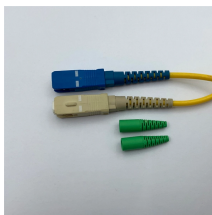

We supply certified explosion proof distribution box & Atex Transformer -Appleton, ATKON, CZ, CEAG, brands for safe and reliable industrial use.