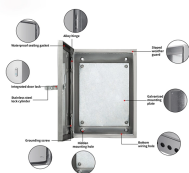

Explosion-proof distribution box hdptp

Explosion-proof distribution box hdptp

Explosion-proof distribution boxes are designed to safely control and distribute electrical power in hazardous environments, preventing ignition risks.

Durable Hexlon Explosion Proof Distribution Boxes and Electrical Enclosures, IECEx and ATEX certified for Zone 1 and Zone 2.

The distribution box (explosion-proof) is an aluminum alloy housing, electrostatic spraying, in accordance with the explosion-proof provisions of GB3836.2-2000, for the distribution of electric ...

We supply certified explosion proof distribution box & Atex Transformer -Appleton, ATKON, CZ, CEAG, brands for safe and reliable industrial use.

Explosion-proof electrical distribution boxes are essential for safety in hazardous environments. These specialized enclosures are built to contain internal explosions and stop the ignition of flammable ...

Equipped with a specialised hinge structure which can prevent damage to the flameproof joints when opening and closing the box; greatly prolongs the service life of the box.

·Equipped with specialized hinge structure, which can prevent the flameproof joints from damage when opening and closing the box, and greatly prolong the service life of box. The boxes can be combined ...