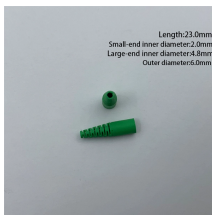

The explosion-proof distribution box safely delivers power in hazardous zones (oil, gas, chemical plants) with rugged, spark-resistant casing—ATEX/IECEx, IP66 certified for reliable operation in explosive ...

The explosion occurred Friday morning at Accurate Energetic Systems in McEwen, located about 50 miles west of Nashville. Earlier, authorities had said 18 people remained ...