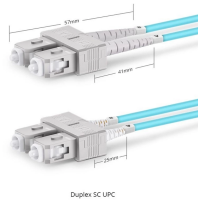

Durable Hexlon Explosion Proof Distribution Boxes and Electrical Enclosures, IECEx and ATEX certified for Zone 1 and Zone 2.