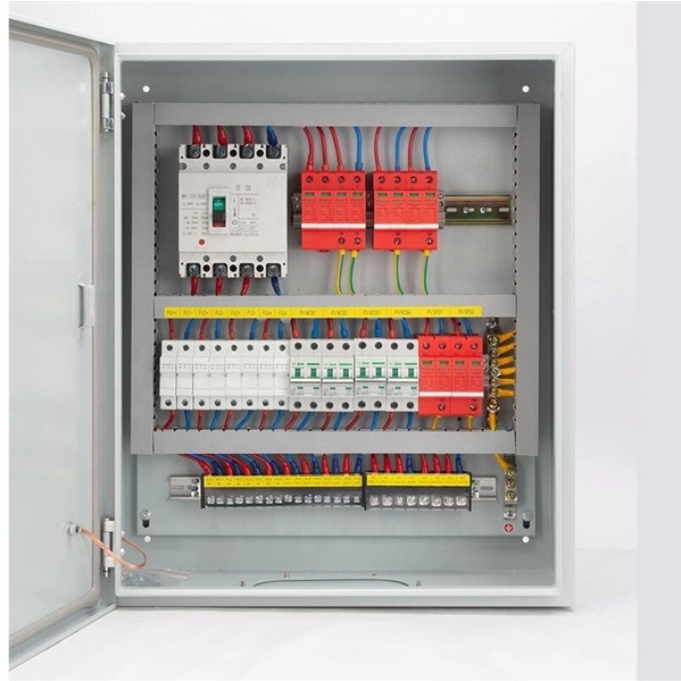

Explosion-proof distribution box for Tonga plant

Explosion-proof distribution box for Tonga plant

No one has been found alive during the complex search, according to Humphreys County Sheriff Chris Davis. The cause of the explosion remains under investigation, authorities said.

Atex control stations, explosion protected control units and distribution boxes made stainless steel maritime grade AISI 316L or AISI 304L. Atex Delvalle provides a custom build facility for Hazardous ...

Constructed from corrosion-resistant, copper-free aluminum, the GUB series terminal boxes and junction boxes are available in a variety of sizes and configurations to suit different installation needs.

Durable Hexlon Explosion Proof Distribution Boxes and Electrical Enclosures, IECEx and ATEX certified for Zone 1 and Zone 2.

A police cordon is in place in a residential area of Bristol after a suspicious explosion killed a man and a woman, and injured three others, including a child.