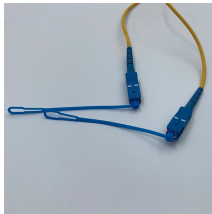

Constructed from corrosion-resistant, copper-free aluminum, the GUB series terminal boxes and junction boxes are available in a variety of sizes and configurations to suit different installation needs.