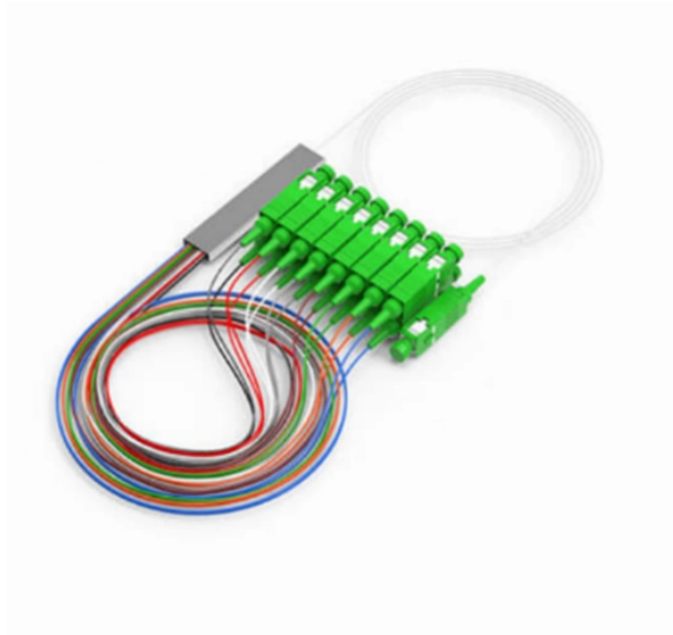

Explosion-proof distribution box 35KV

Explosion-proof distribution box 35KV

When an accident occurs in the middle of the cable, the high-pressure airflow, flame and debris generated by the explosion can be limited to the explosion-proof box, which avoids the expansion of ...

XP Pilot Device Series Explosion-Proof Pilot Devices and Mini Operators Explosion-Proof Fittings AXC Series - Conduit Outlet Boxes GR Series - Conduit Outlet Bodies EYS Series - Sealing Fittings TU ...

The 35kV middle joint explosion-proof box is designed to provide safety protection for power cable middle joints using high-strength materials.

Durable Hexlon Explosion Proof Distribution Boxes and Electrical Enclosures, IECEx and ATEX certified for Zone 1 and Zone 2.

Introducing the 35kV Cable Joint Aluminum Magnesium Alloy Explosion-Proof Box, designed for extreme conditions. It offers superior corrosion resistance and robust protection, making it perfect for ...