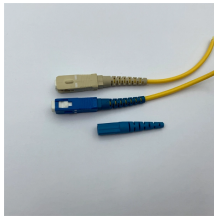

Explosion-proof distribution box 35KV

Explosion-proof distribution box 35KV

When an accident occurs in the middle of the cable, the high-pressure airflow, flame and debris generated by the explosion can be limited to the explosion-proof box, which avoids the expansion of ...

The 35kV middle joint explosion-proof box is designed to provide safety protection for power cable middle joints using high-strength materials.

Durable Hexlon Explosion Proof Distribution Boxes and Electrical Enclosures, IECEx and ATEX certified for Zone 1 and Zone 2.