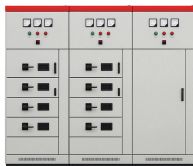

Ex Industries offers a wide selection of sizes of hazardous area enclosures: explosion-proof enclosures and flameproof Exd housings, in both cast aluminum and stainless steel materials.

The explosion-proof distribution box safely delivers power in hazardous zones (oil, gas, chemical plants) with rugged, spark-resistant casing—ATEX/IECEX, IP66 certified for reliable operation in explosive ...

Warom Explosion proof Distribution Box (Ex d IIB+H2) in 316 stainless steel. Available with a wide range of built in components.

Explosion-proof distribution boxes are designed to safely control and distribute electrical power in hazardous environments, preventing ignition risks.

Atex control stations, explosion protected control units and distribution boxes made stainless steel maritime grade AISI 316L or AISI 304L. Atex Delvalle provides a custom build facility for Hazardous ...