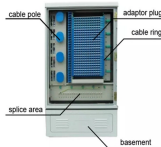

European horizontal cable trays

European horizontal cable trays

These products are designed to carry heavier cable loads compared to the standard perforated cable trays. This product group offers easiness in vertical applications.

DKC is a European leader, and offers a comprehensive range of cable tray systems and energy protection, transport and distribution solutions for civil and industrial infrastructures.

Four different mesh cable tray types are available, depending on the requirements, area of application and cable quantity. The innovative Magic connection system of the GRM and G-GRM mesh cable ...

Cable Trays Cable tray is a system used to safely carry and protect electrical cables along pathways planned specifically for building and facility installations.

Contact Us

For more information, pricing, or custom network solutions, please contact us: