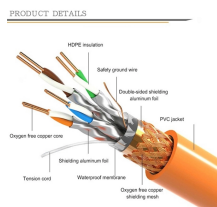

European Intelligent Optical Cable Junction Box Manufacturer

Overview

Designed and manufactured by CMP Europe, our junction boxes ensure reliable control and durability for cathodic protection systems in demanding European environments. CAHORS offers complete solutions for FTTH distribution in residential. Spelsberg is a leading manufacturer in the electrical industry, especially serving in the electrical installation and enclosure technology sectors. We offer bespoke, custom-made terminal boxes and terminal box combinations, as well as standard products with short delivery times. With over 50 years of industry experience, we are committed to offering durable, CE.

Designed and manufactured by CMP Europe, our junction boxes ensure reliable control and durability for cathodic protection systems in demanding European environments.

Highly compact, optical networking solution for data center interconnect (DCI) to enable power-efficient, high-bandwidth, low-latency and highly secure data transmission.