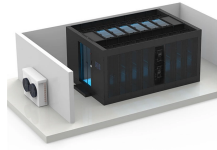

Systems lengths are produced as standard in a 3 metre format, manufactured from sheet steel into a channel section, to provide cable management in all commercial and industrial installation ...

Cable trays for industrial and marine use. Includes distribution trays, cable routes and NATO-type models. Request a quote directly via our webshop.

Discover our complete range of products and access to all the information of technical data sheets, assembly details or BIM models directly from here. Find here all our commercial reference ...

These products are designed to carry heavier cable loads compared to the standard perforated cable trays. This product group offers easiness in vertical applications.