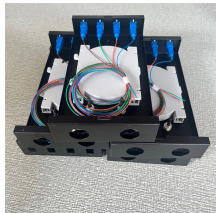

We offer Cable Tray in Ethiopia in different specifications at competitive market prices. Our range is customized and passes stringent quality tests, before reaching the market.